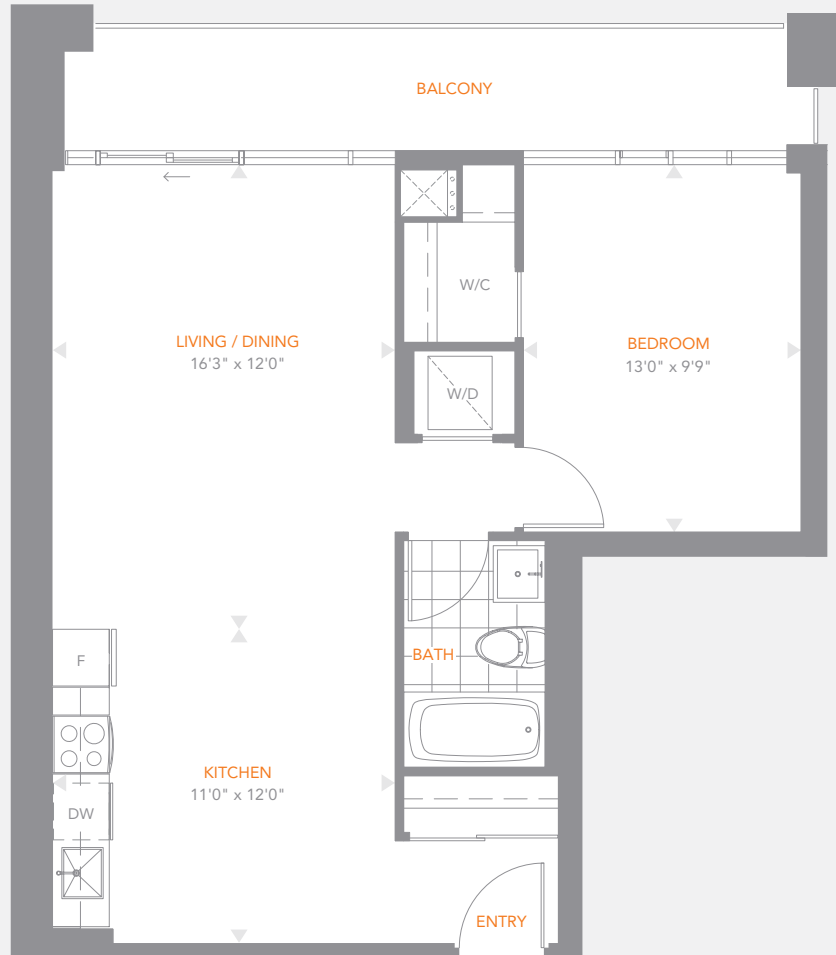

RESIDENCE 15

ONE BEDROOM (FLOORS 4-8)

801 TOTAL SQ. FT.

689 SQ. FT. + BALCONY (112 SQ. FT.)